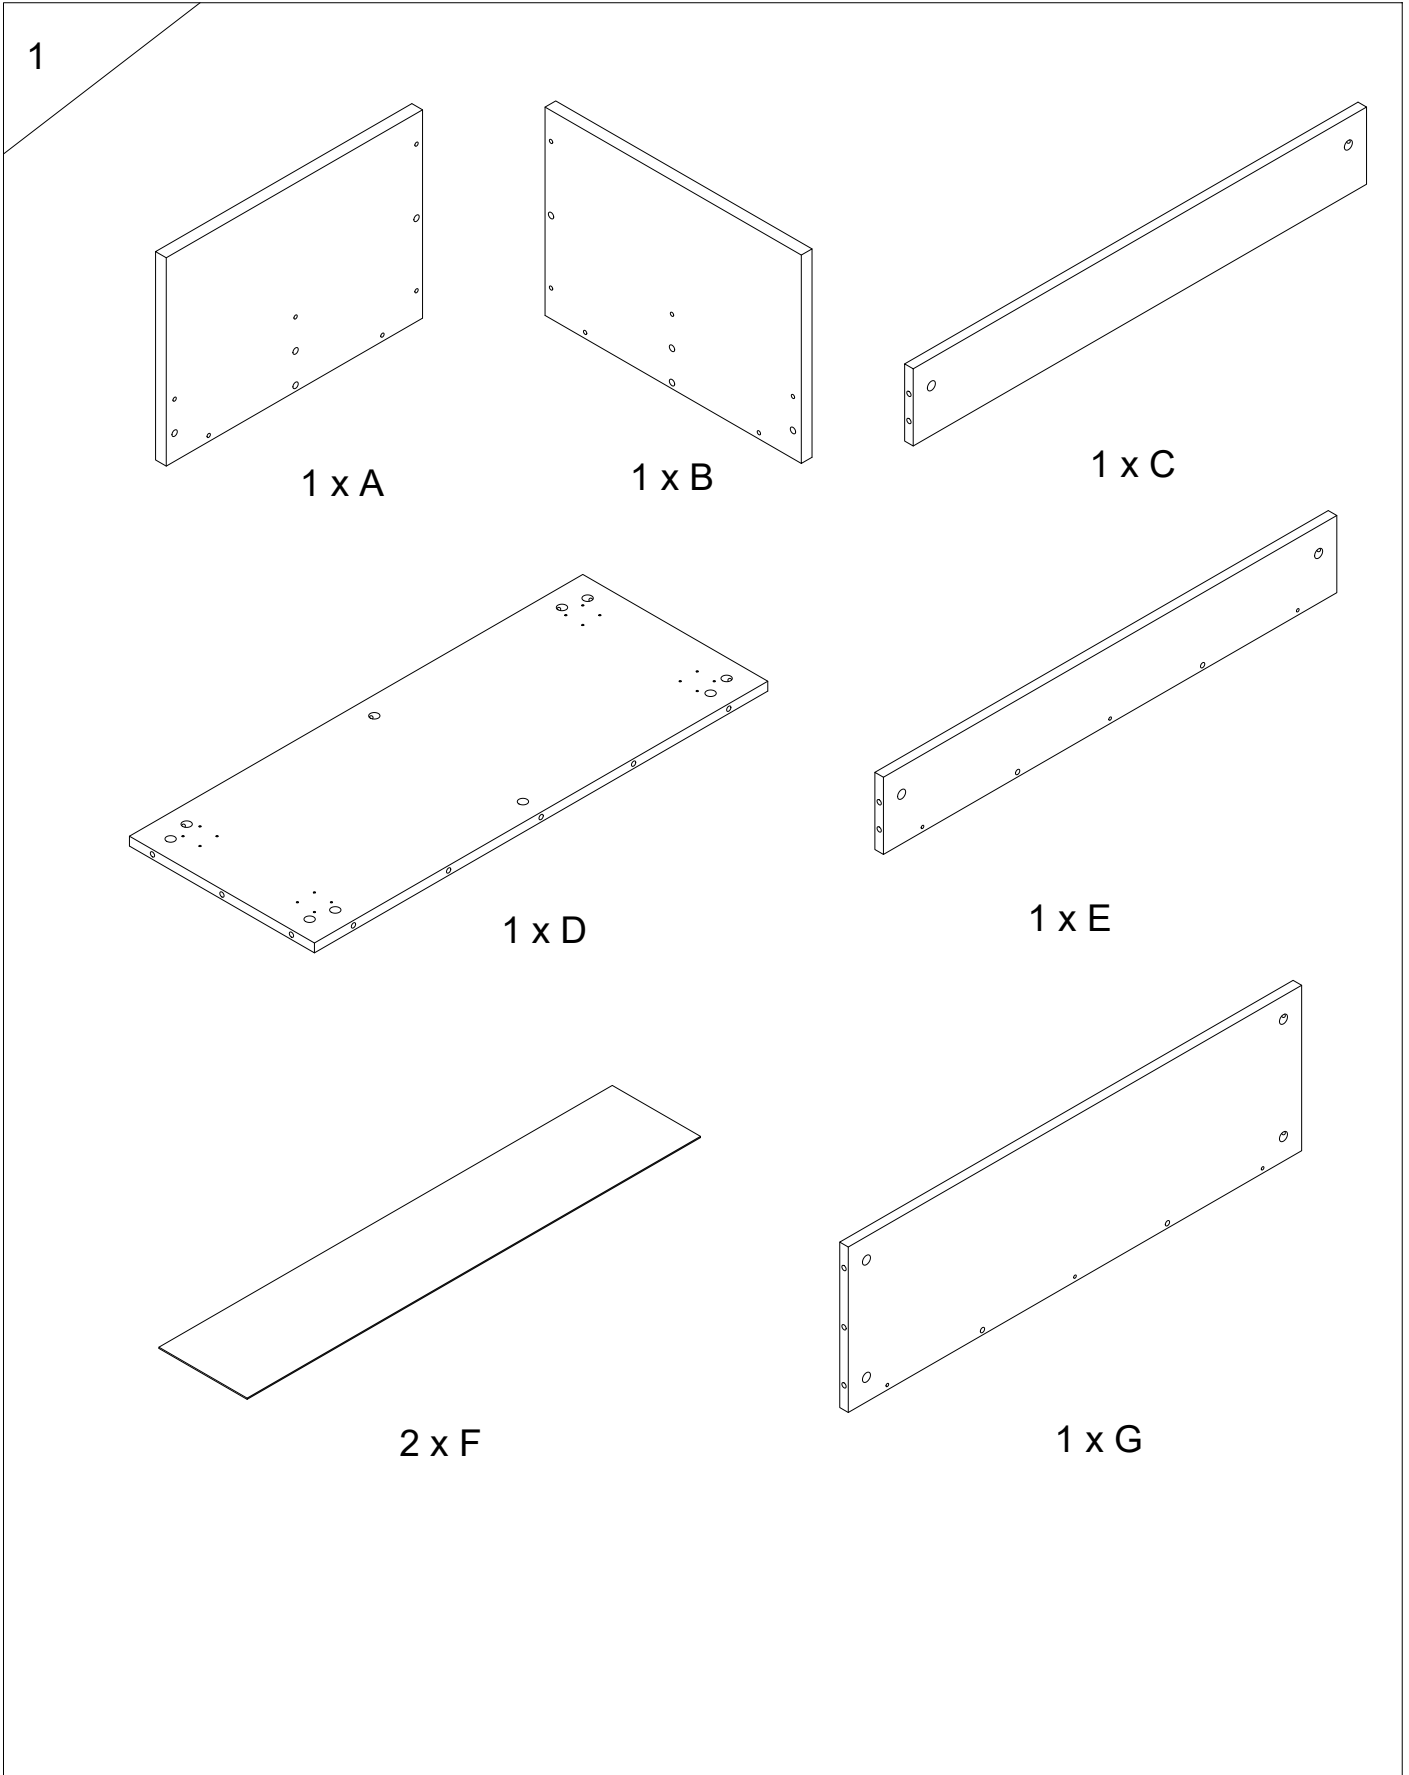

Assembly Guide

Anette Drawer

02.2024

First check the contents to make sure that nothing is missing. Sort out the screws and fittings as shown.
Assemble your furniture step by step, as shown in the illustrations.

Assembly Guide

2

4 x H

4 x I

16 x J

12 x K

18 x L

18 x M