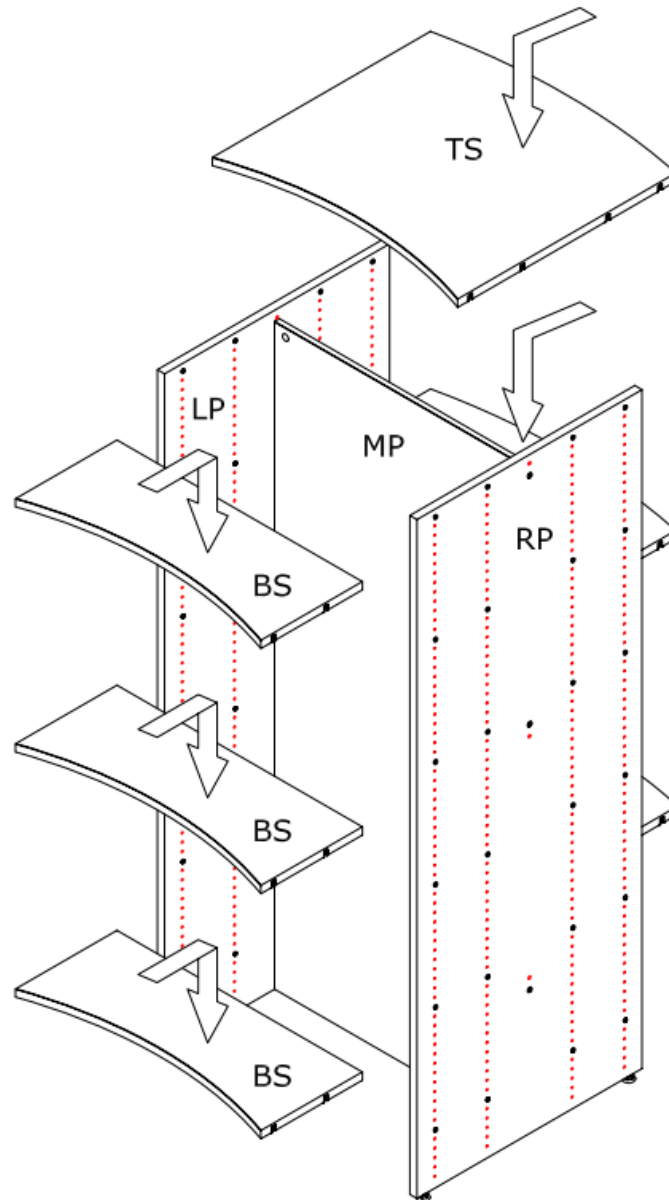

WE ARE LIBRARY PEOPLE®

SCHULZ
SPEZIAL

Assembly Guide

Monteringsvejledning

Softline/Slimline - Radius shelving add on bay

Assembly Guide

Assembly guide for Softline/Slimline radius shelving add on bay

UK: First check the contents to make sure that nothing is missing. Sort out the screws and fittings as shown. Assemble your furniture step by step, as shown in the illustrations.

DK: Kontrollér først indholdet. Sortér skruer og beslag som anvisningen viser. Montér i nummerorden og som illustrationen viser.

Assembly Guide

Assembly guide for Soffline/Slimline radius shelving add on bay

Assembly Guide

Assembly guide for Soffline/Slimline radius shelving add on bay

Assembly Guide

Assembly guide for Softline/Slimline radius shelving add on bay

Assembly Guide

Assembly guide for Soffline/Slimline radius shelving add on bay

8

Assembly Guide

Assembly guide for Softline/Slimline radius shelving add on bay

9

Assembly Guide

Assembly guide for Soffline/Slimline radius shelving add on bay

Assembly Guide

Assembly guide for Soffline/Slimline radius shelving add on bay