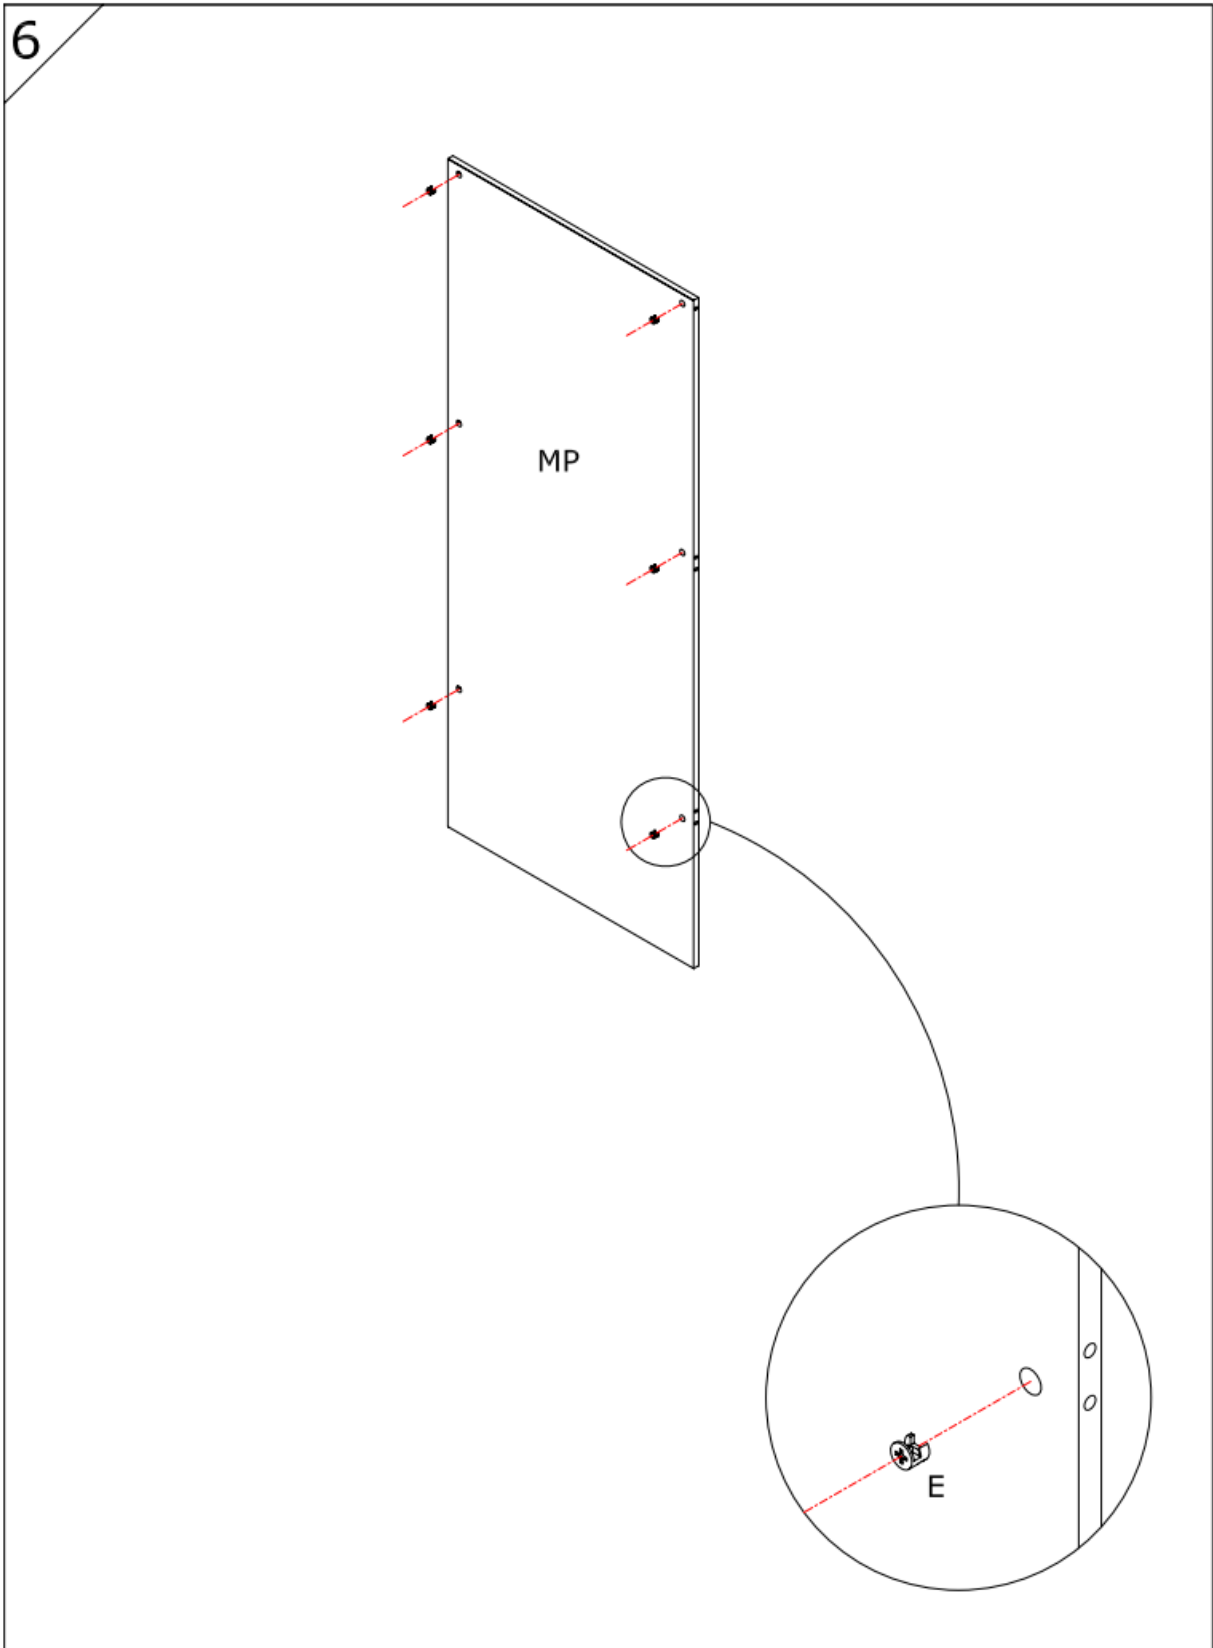

Assembly Guide

Assembly guide for Soffline/Slimline radius shelving add on bay