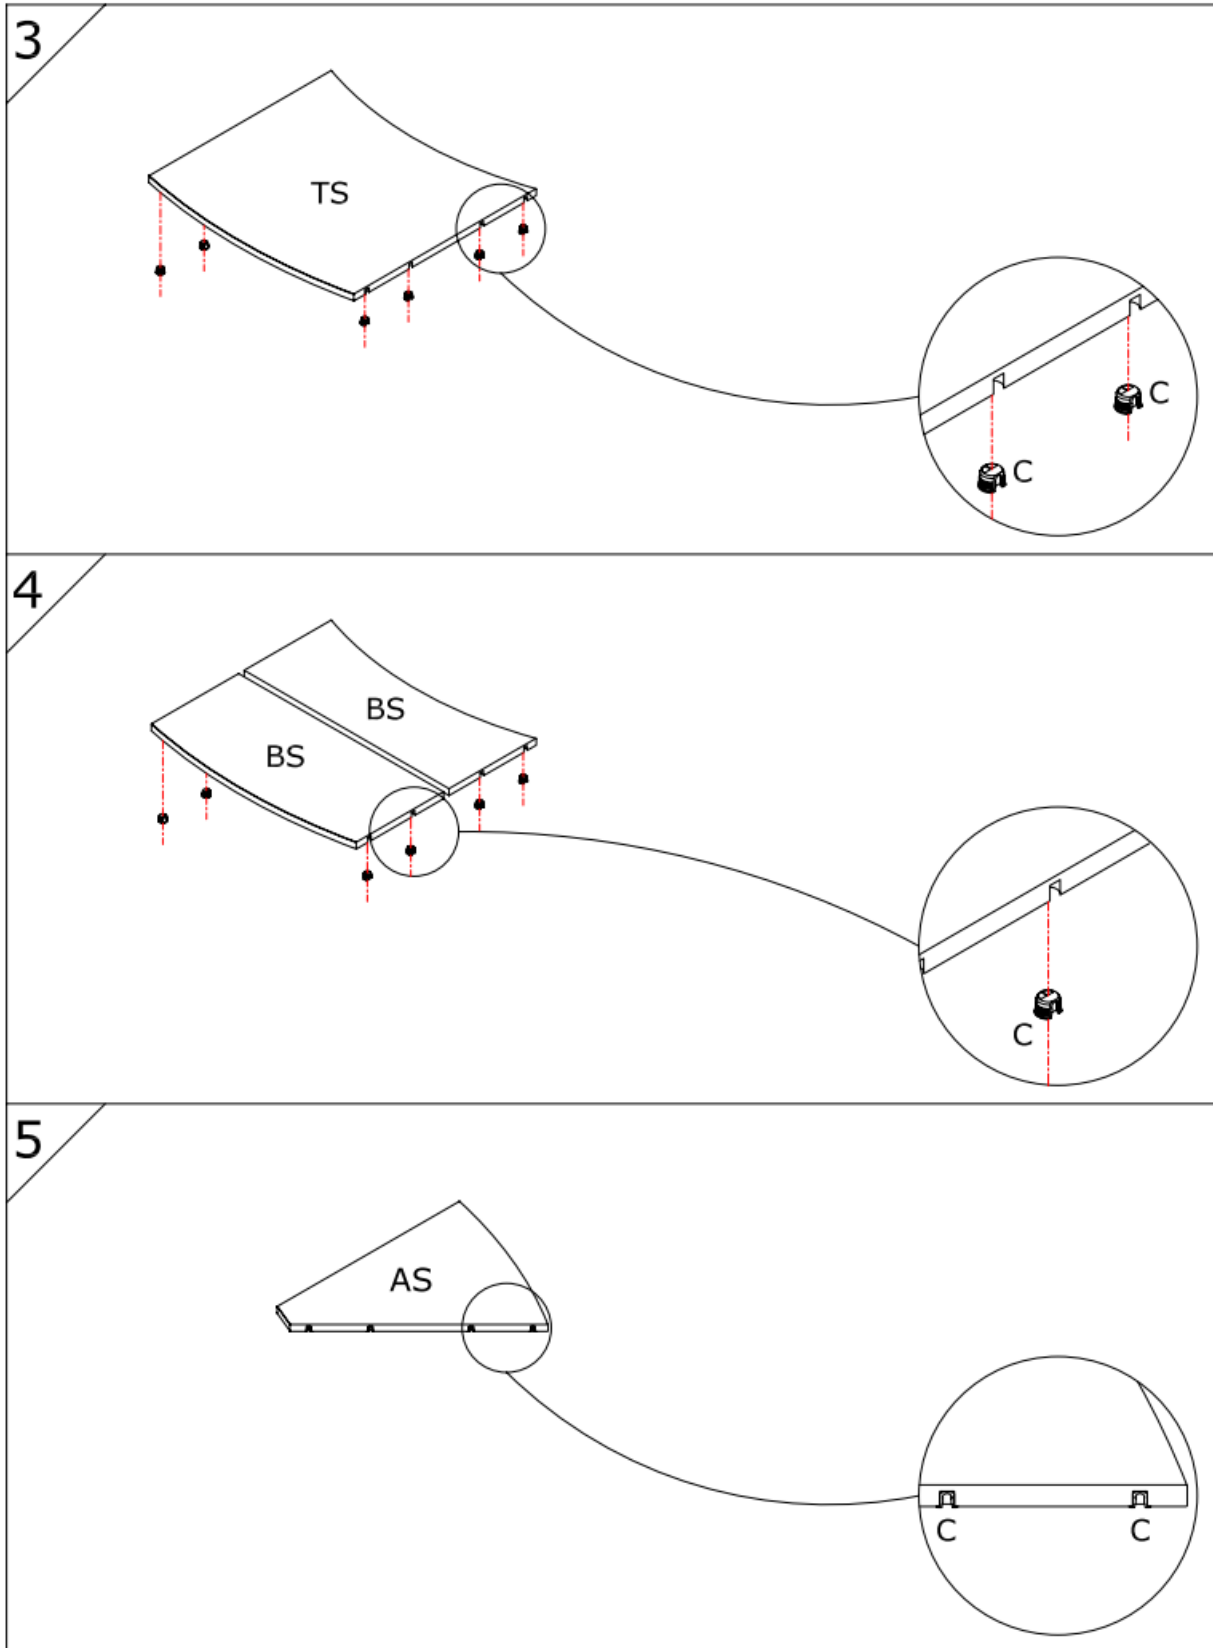

WE ARE LIBRARY PEOPLE®

SCHULZ
SPEZIAL

Assembly Guide

Monteringsvejledning

Softline/Slimline - Radius shelving add on bay

Assembly Guide

Assembly guide for Softline/Slimline radius shelving add on bay

UK: First check the contents to make sure that nothing is missing. Sort out the screws and fittings as shown. Assemble your furniture step by step, as shown in the illustrations.

DK: Kontrollér først indholdet. Sortér skruer og beslag som anvisningen viser. Montér i nummerorden og som illustrationen viser.

Assembly Guide

Assembly guide for Soffline/Slimline radius shelving add on bay