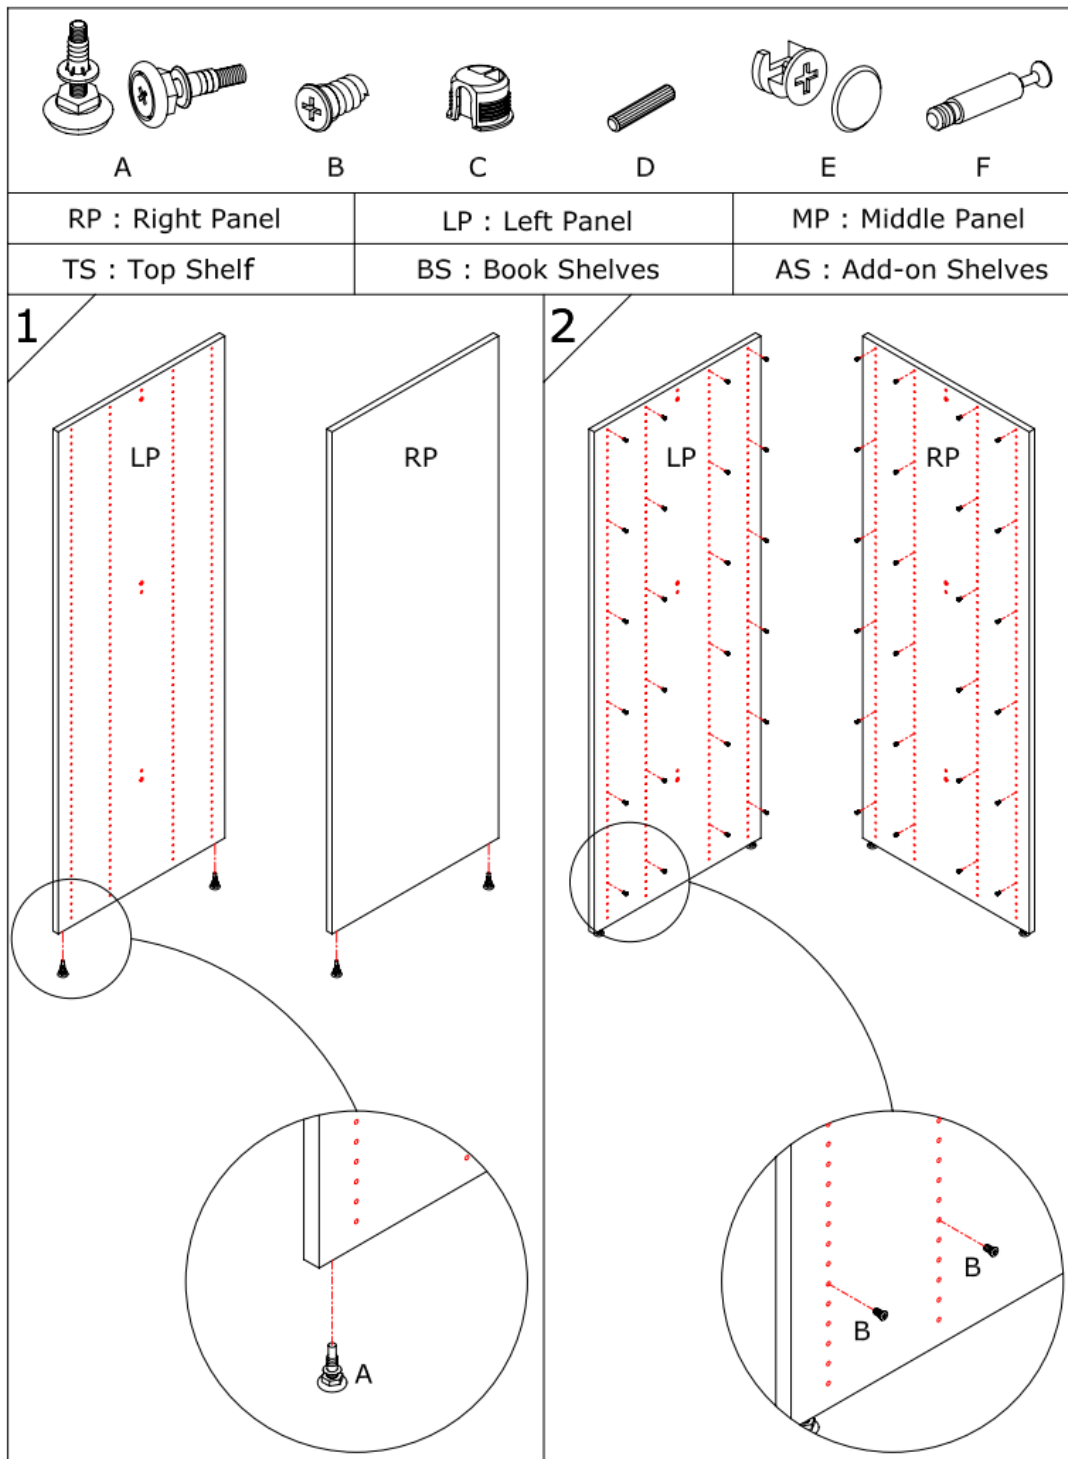

WE ARE LIBRARY PEOPLE®

SCHULZ
SPEZIAL

Assembly Guide

Monteringsvejledning

Softline/Slimline - Radius shelving add on bay

Assembly Guide

Assembly guide for Softline/Slimline radius shelving add on bay

UK: First check the contents to make sure that nothing is missing. Sort out the screws and fittings as shown. Assemble your furniture step by step, as shown in the illustrations.

DK: Kontrollér først indholdet. Sortér skruer og beslag som anvisningen viser. Montér i nummerorden og som illustrationen viser.

Assembly Guide

Assembly guide for Soffline/Slimline radius shelving add on bay