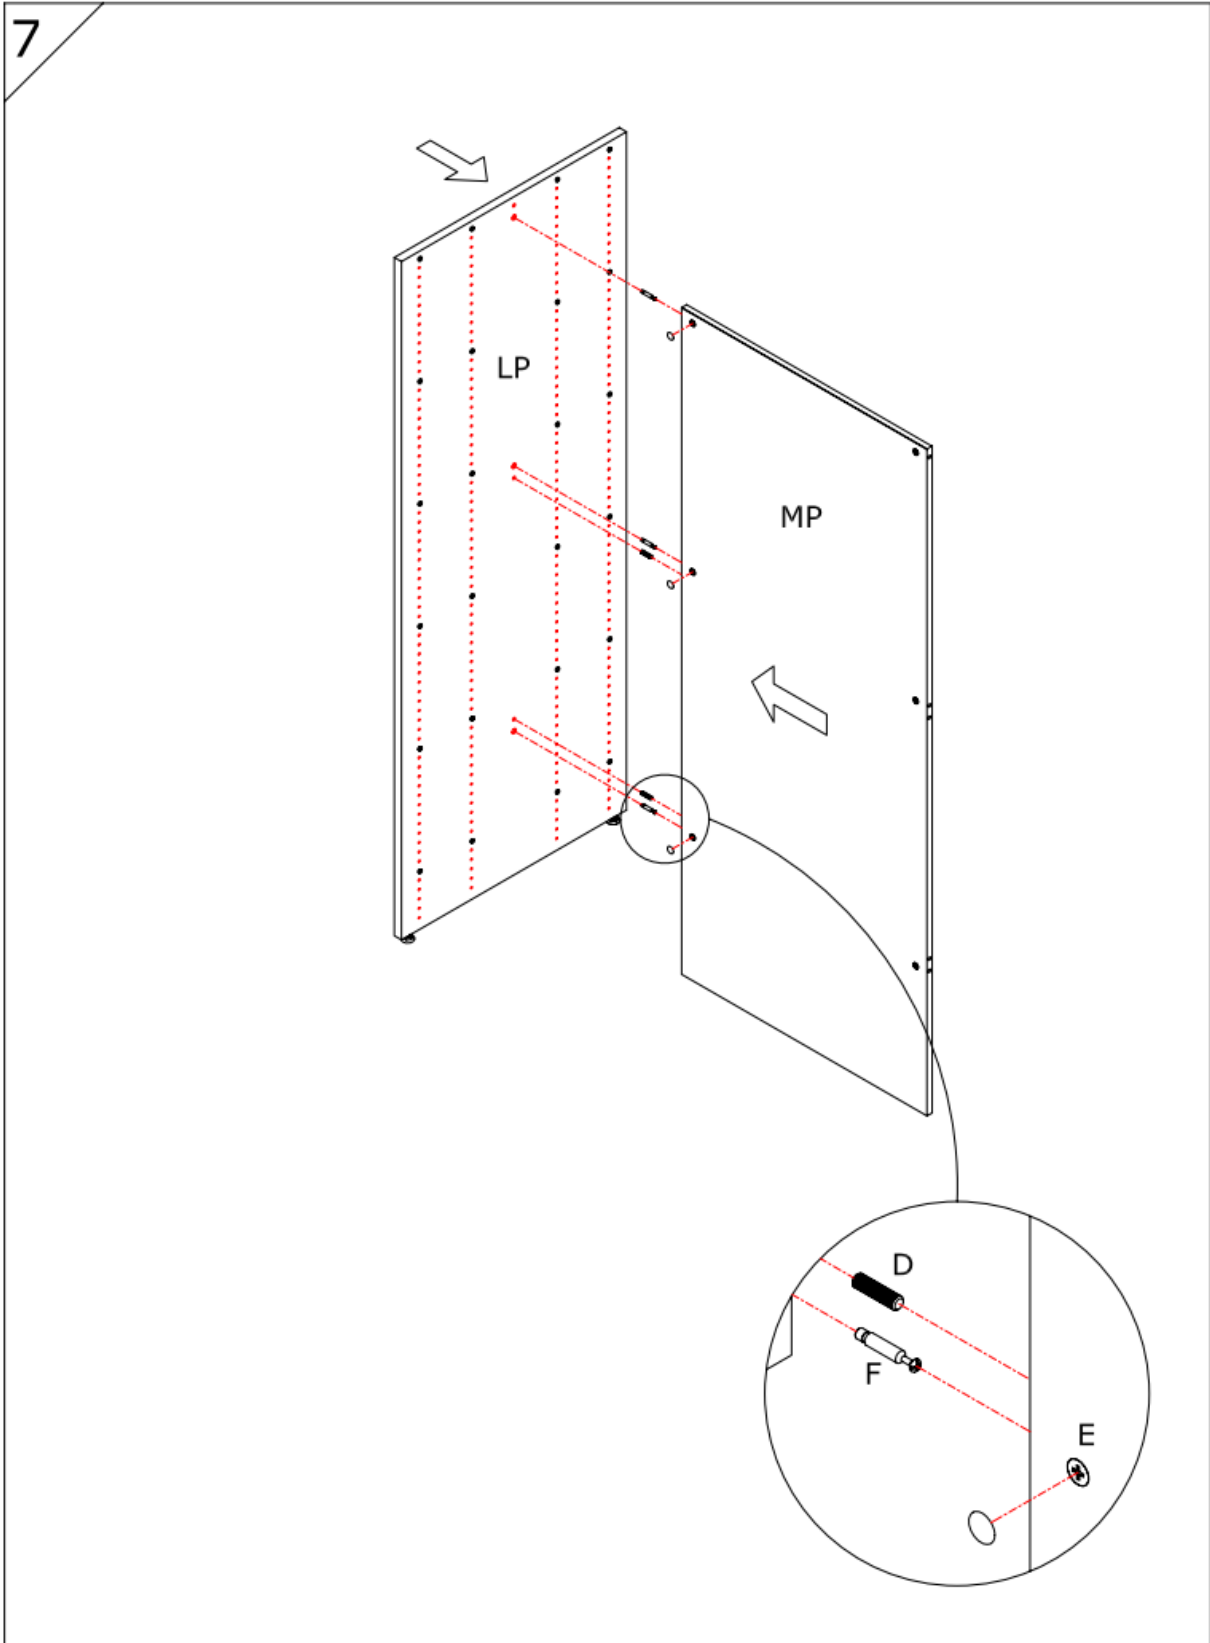

Assembly Guide

Assembly guide for Softline/Slimline radius shelving add on bay